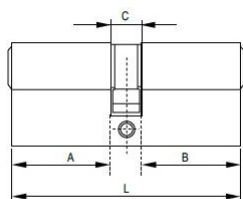

PRODUCT SHEET

Description:

Profile Cylinder, Nickel Pl, 70mm (25+10+35mm) FAB Key Way, W/3 SISO Metal Keys, W/Screw

Item number:

14.60.118-0

Units	Box	Carton	HS Code	Barcode
Pcs.	10	100	8301600090	 5704866051309

SISO A/S
Mileparken 11
DK-2740 Skovlunde
Denmark
VAT: DK 24786013

Phone +45 45 830 900
www.siso.dk
siso@siso.dk

Danske Bank
Nytorv Branch
Copenhagen
SWIFT: DABADKKK

Account no.
4180 3112 112936
IBAN Account
DK7230003112112936